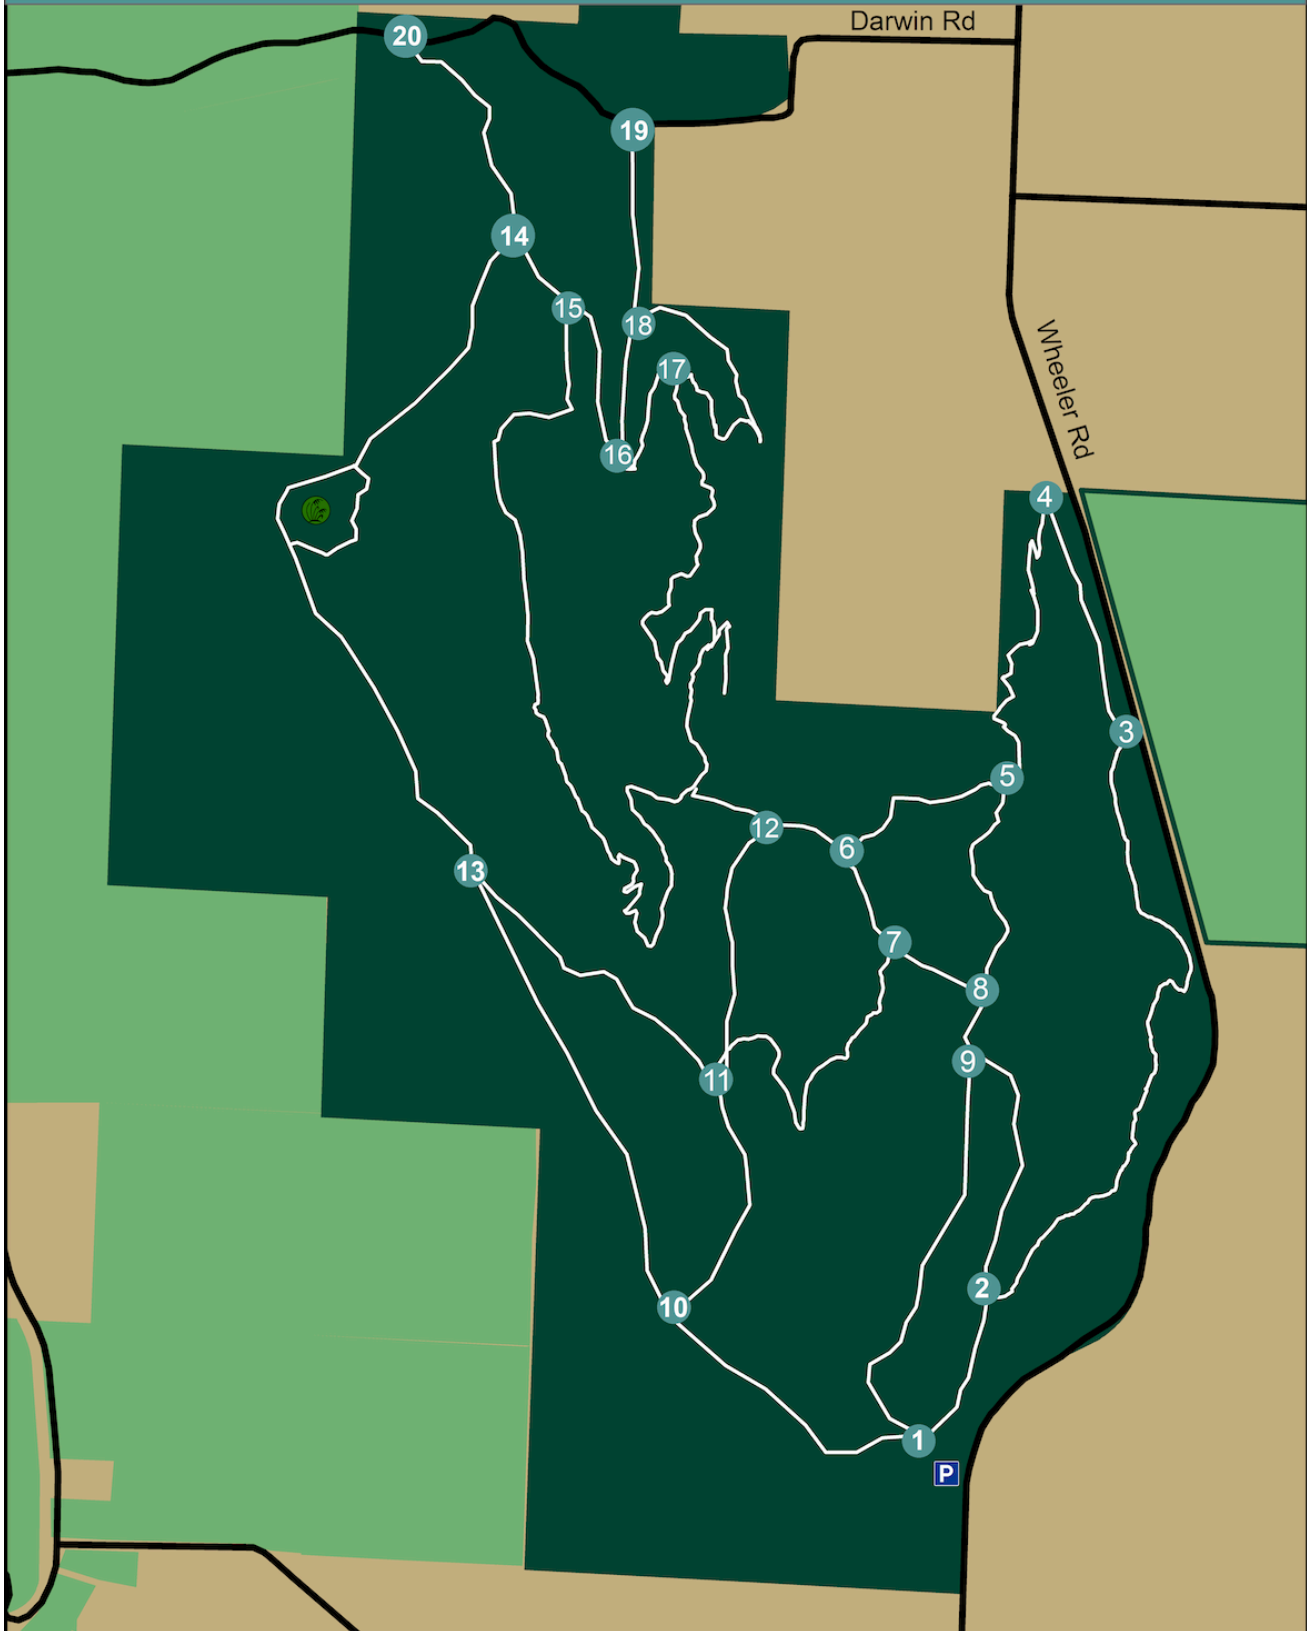

# Palmer Woods Forest Reserve

- Trailhead & Parking
- Hike/Ski Trails
- Fern Garden
- Trail Maps
- Roads
- Krumwiede Forest Reserve
- Sleeping Bear Dunes N.L.
- Palmer Woods Forest Reserve

0 0.0750.15 0.3 Miles