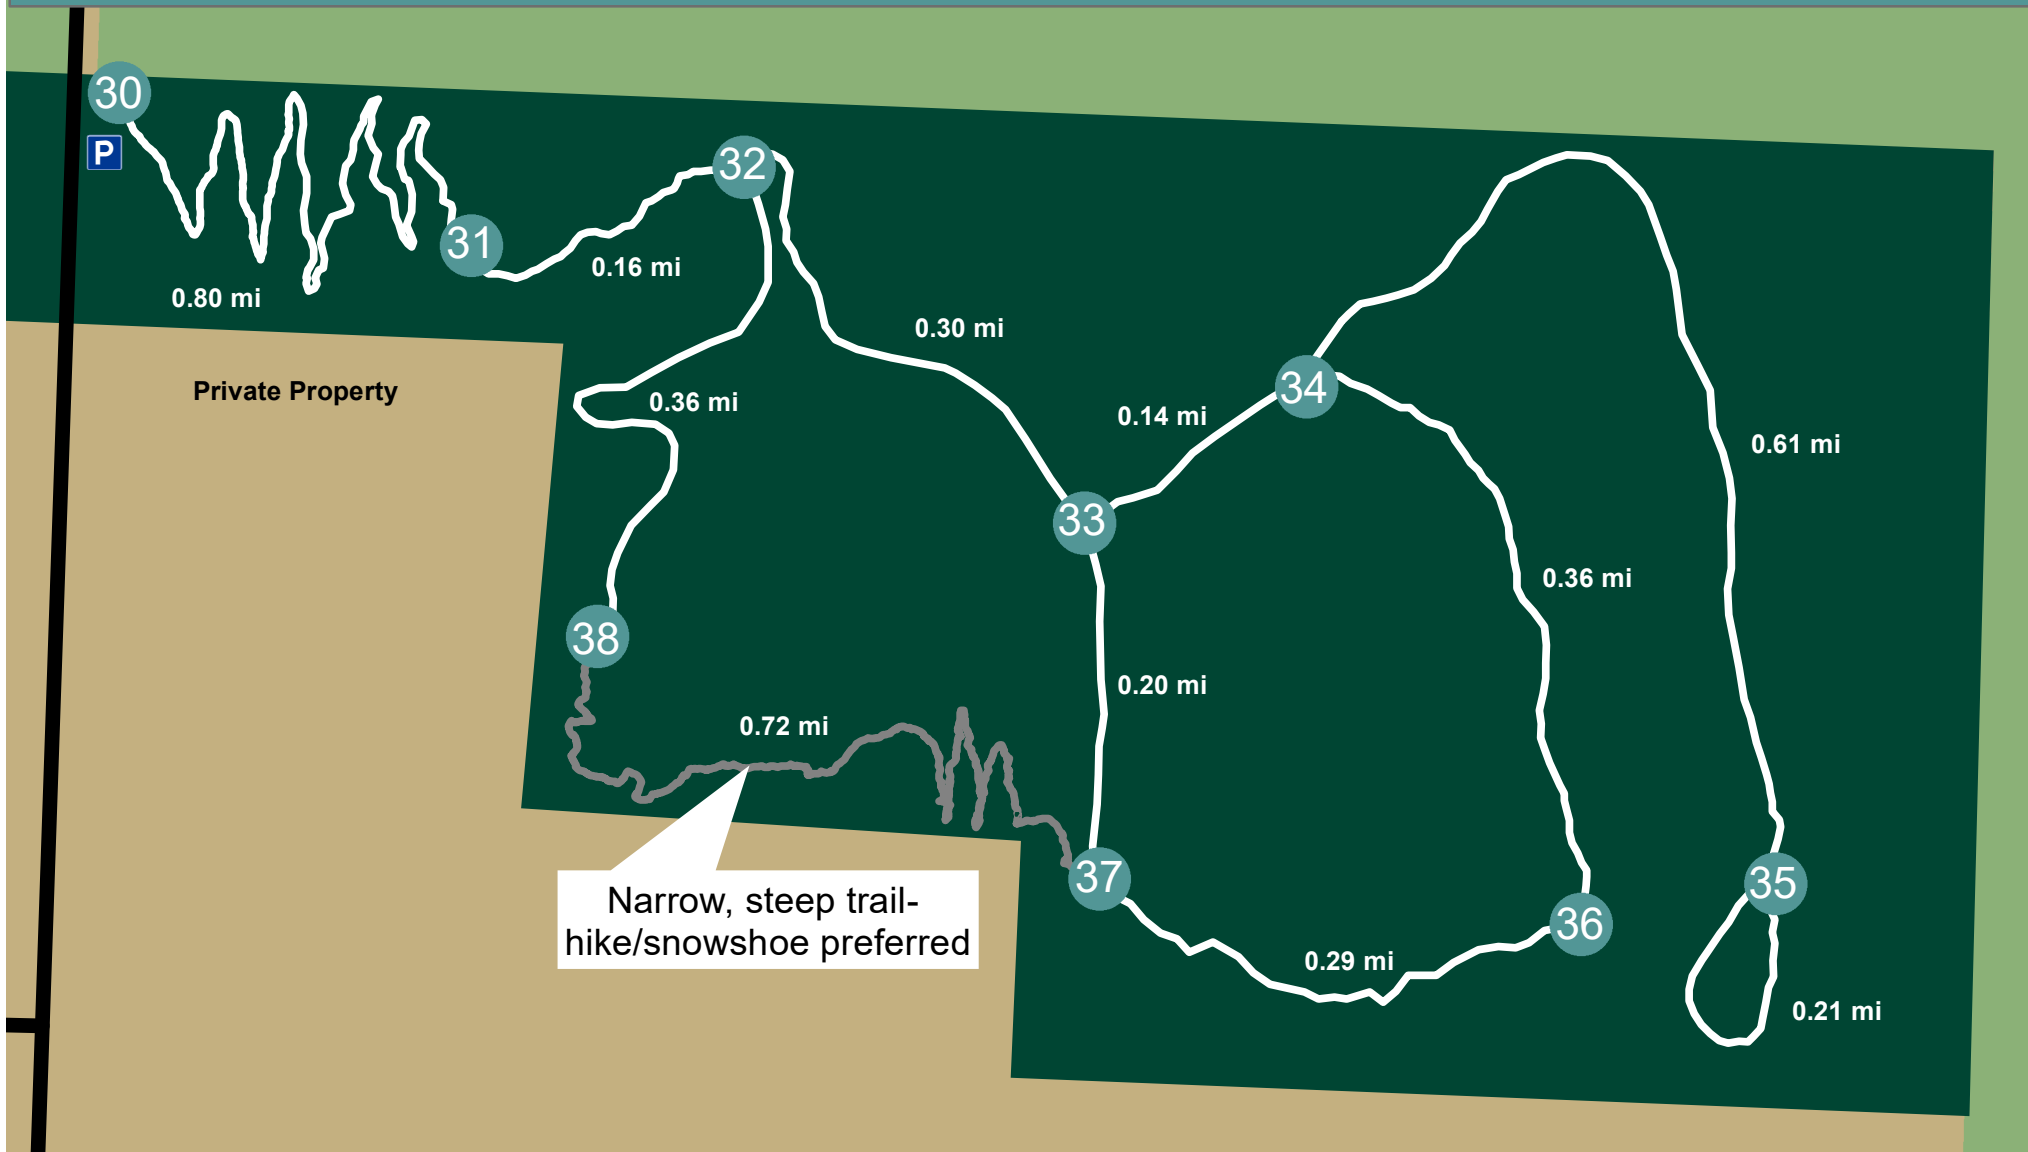

# Palmer Woods Forest Reserve

**P** Parking

● Trail Maps

— Hike/Ski Trails

— Backcountry trail- narrow/steep

— Roads

Palmer Woods Forest Reserve - 1155 ac.

Sleeping Bear Dunes N.L.