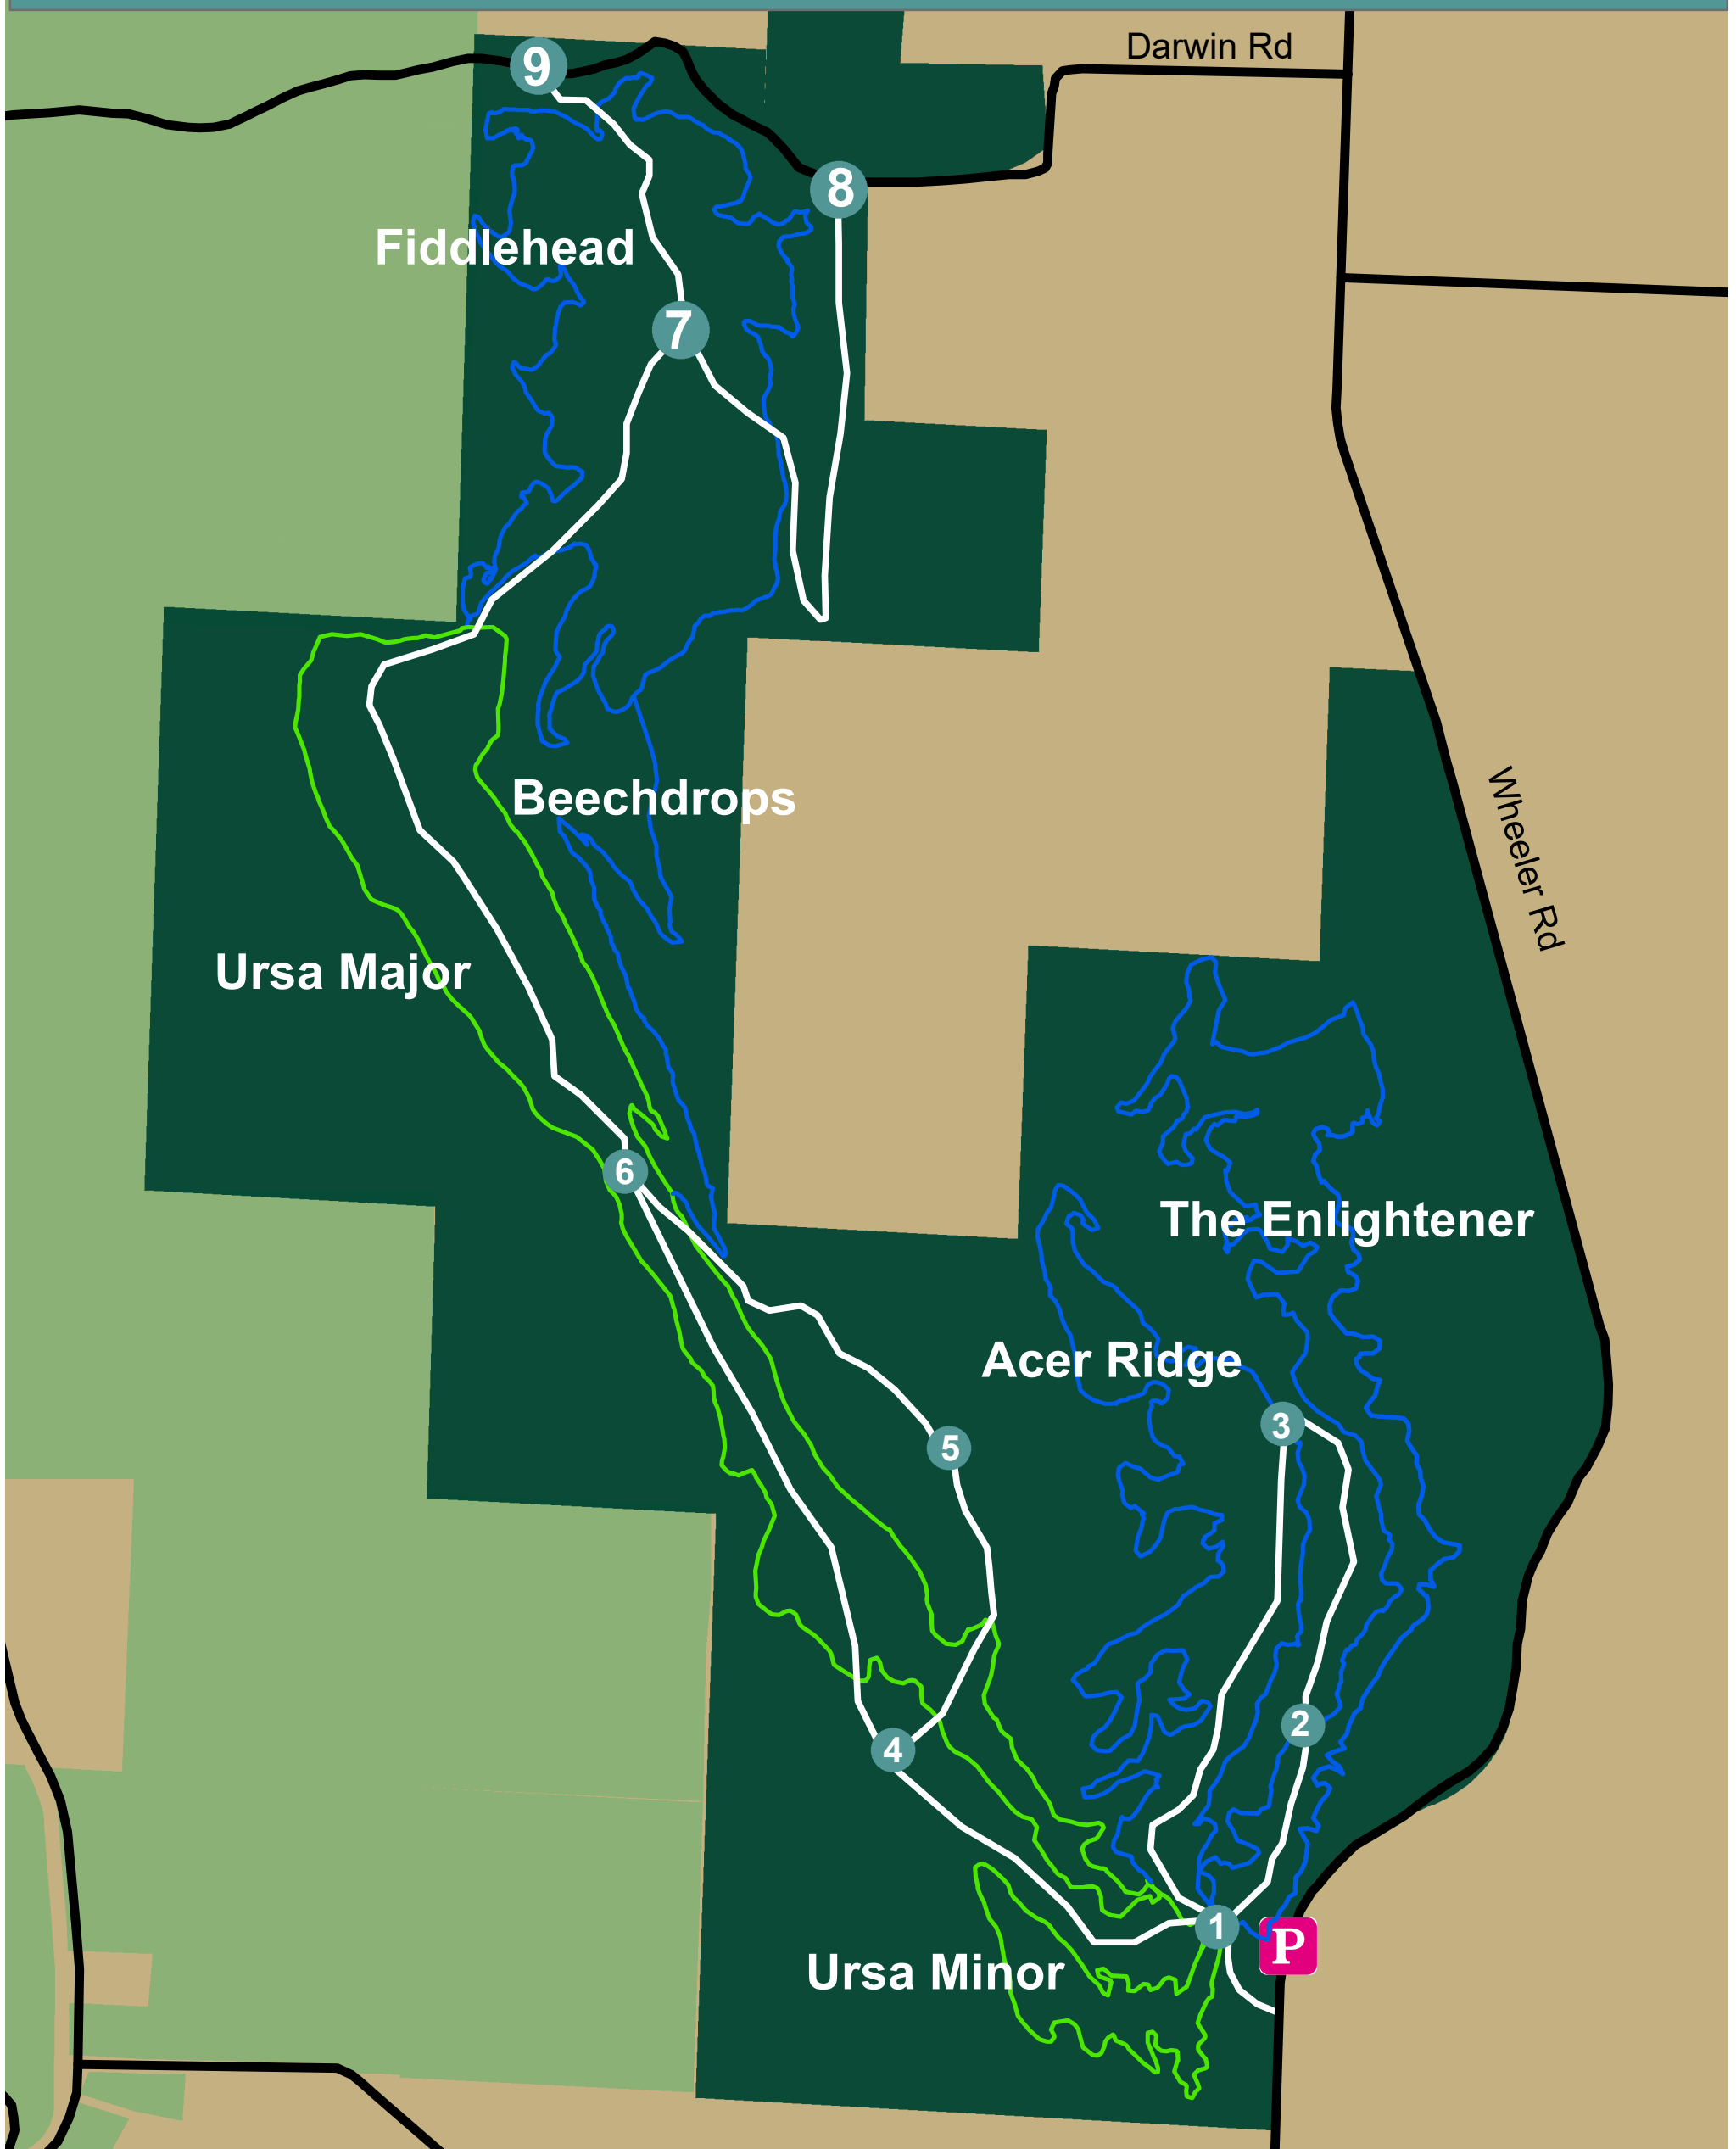

Mountain Bike Trails

- Hike/Ski Trails
- Beginner Mountain Bike Trails
- Intermediate Mountain Bike Trails
- Trailhead & Parking
- Trail Maps
- Roads
- Palmer Woods Forest Reserve

0 0.175 0.35 0.7 Miles