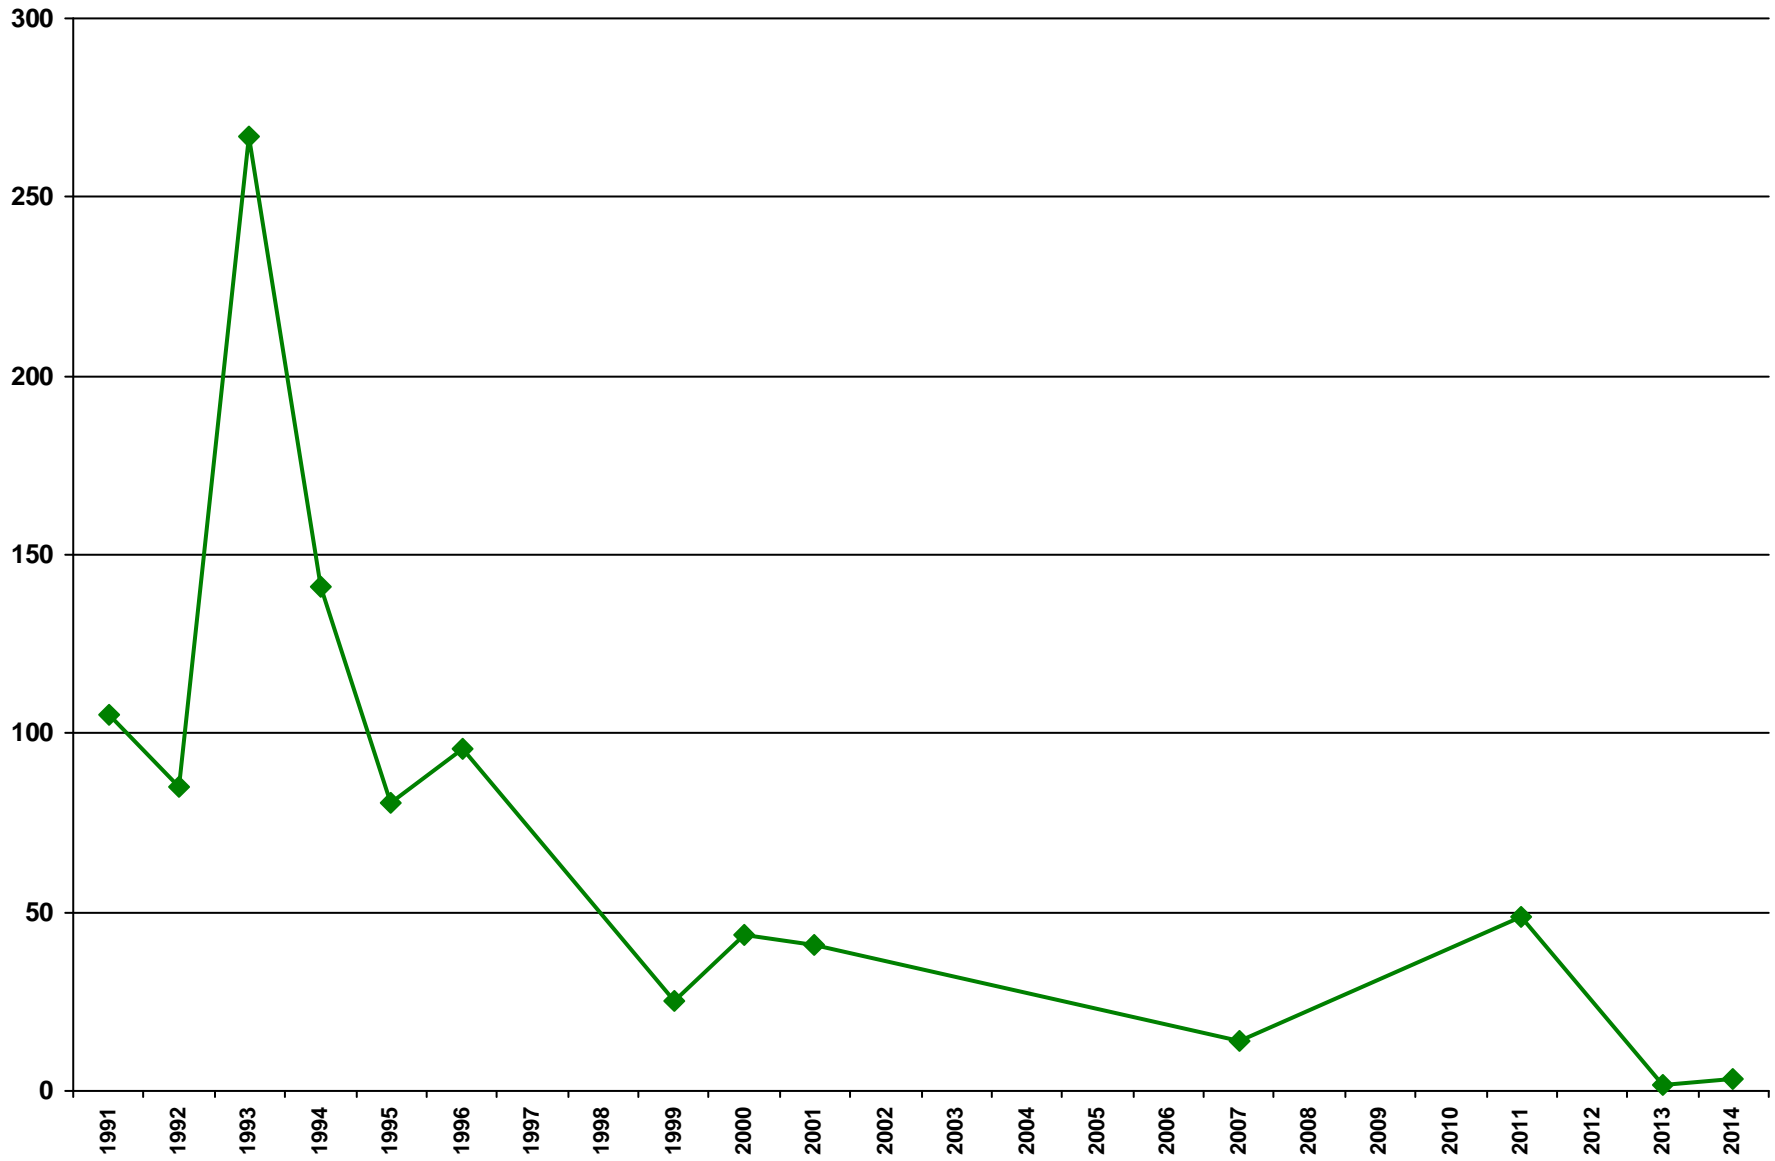

TP Loads for Houdek Creek

Total Phosphorus (lb/yr)

TP Loads for Houdek Creek

Total Phosphorus (lb/yr)