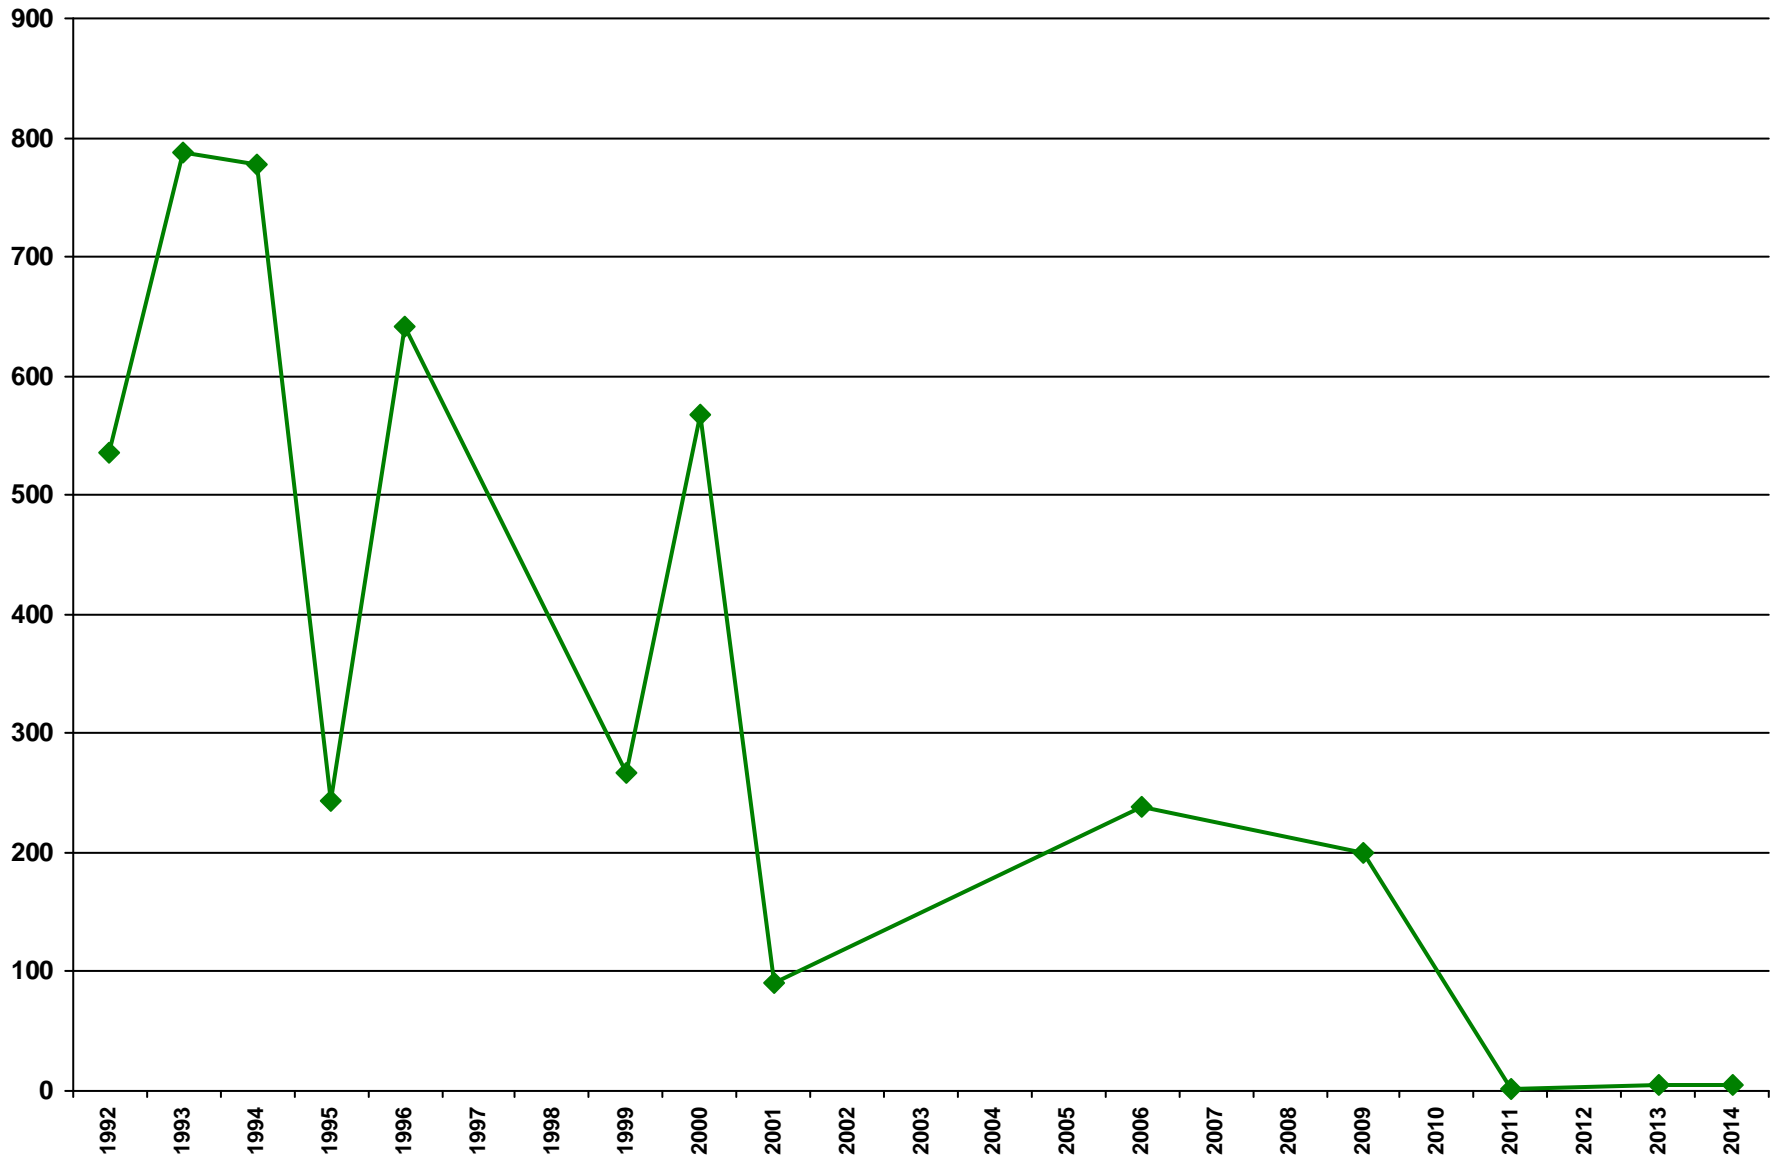

# TP Loads for Victoria Creek

Total Phosphorus (lb/yr)