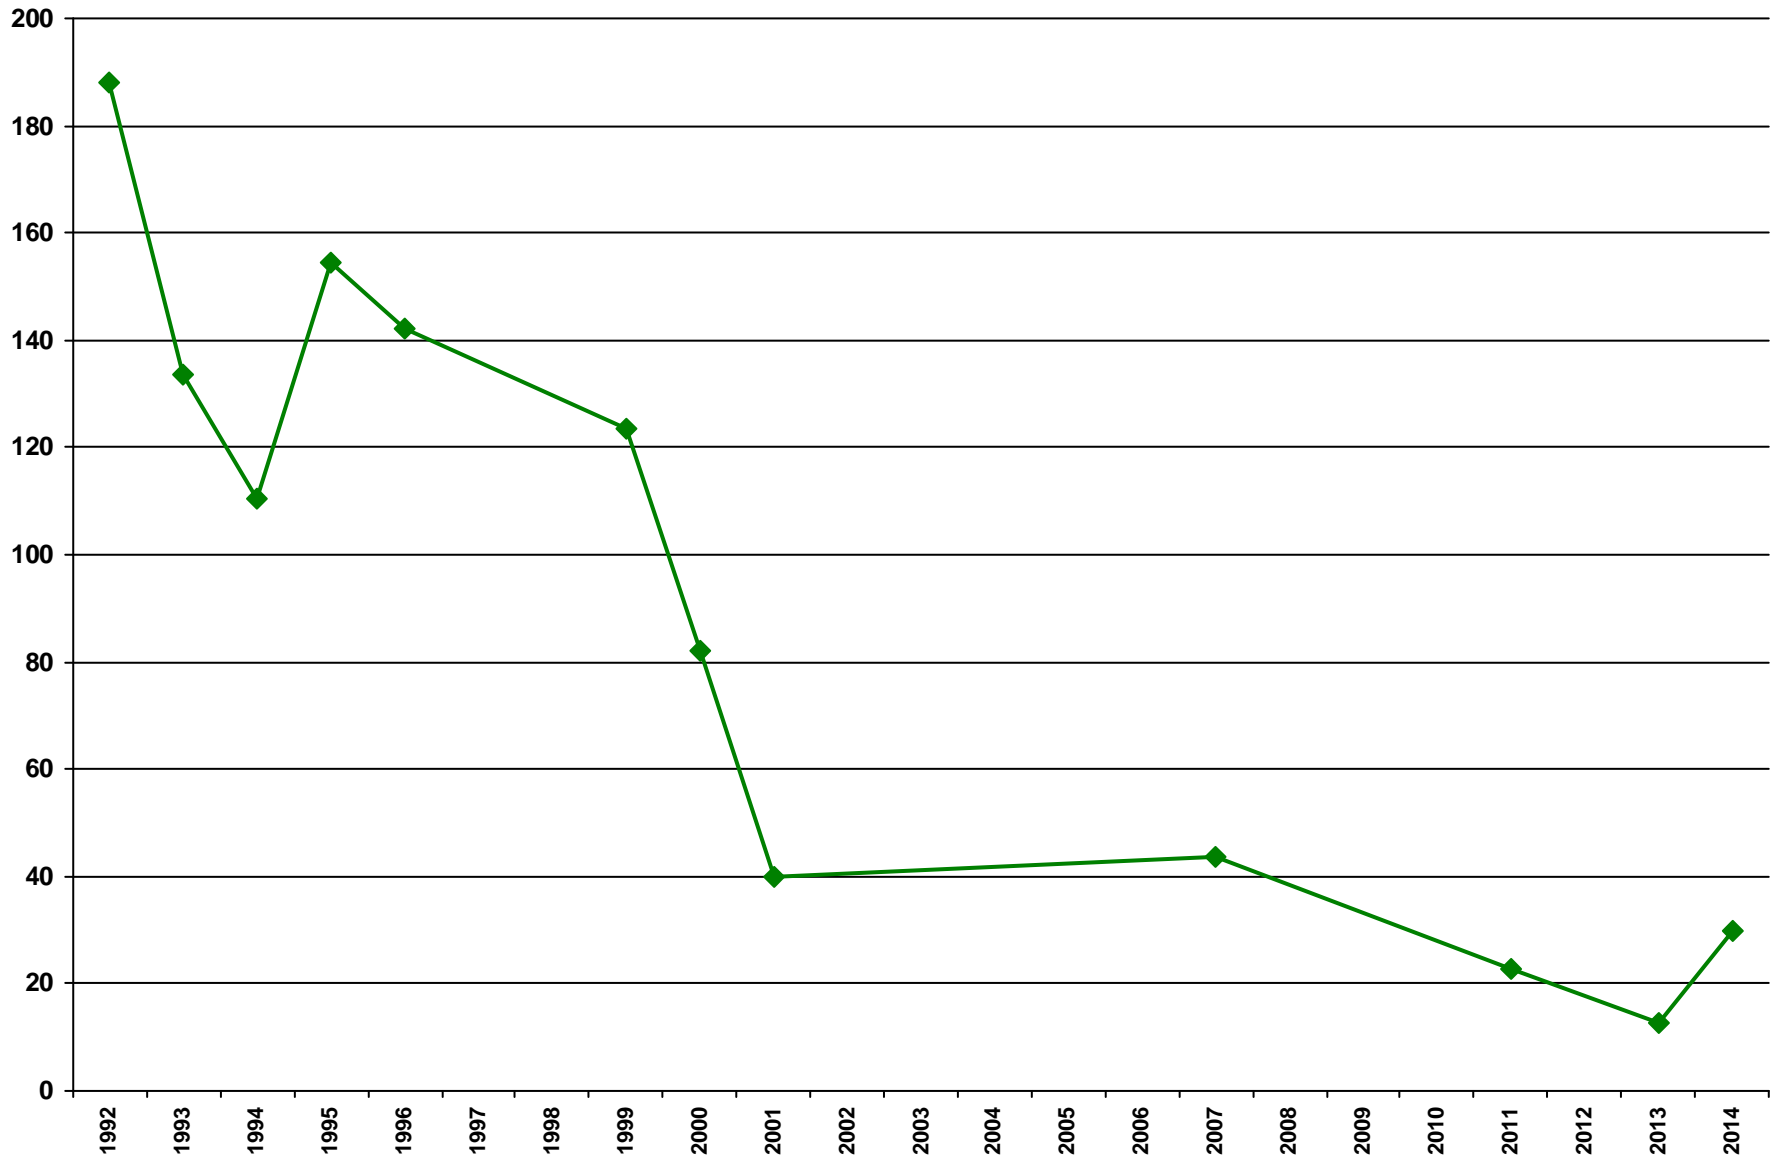

TP Loads for Belanger Creek-McKeese

Total Phosphorus (lb/yr)

TP Loads for Belanger Creek-McKeese

Total Phosphorus (lb/yr)