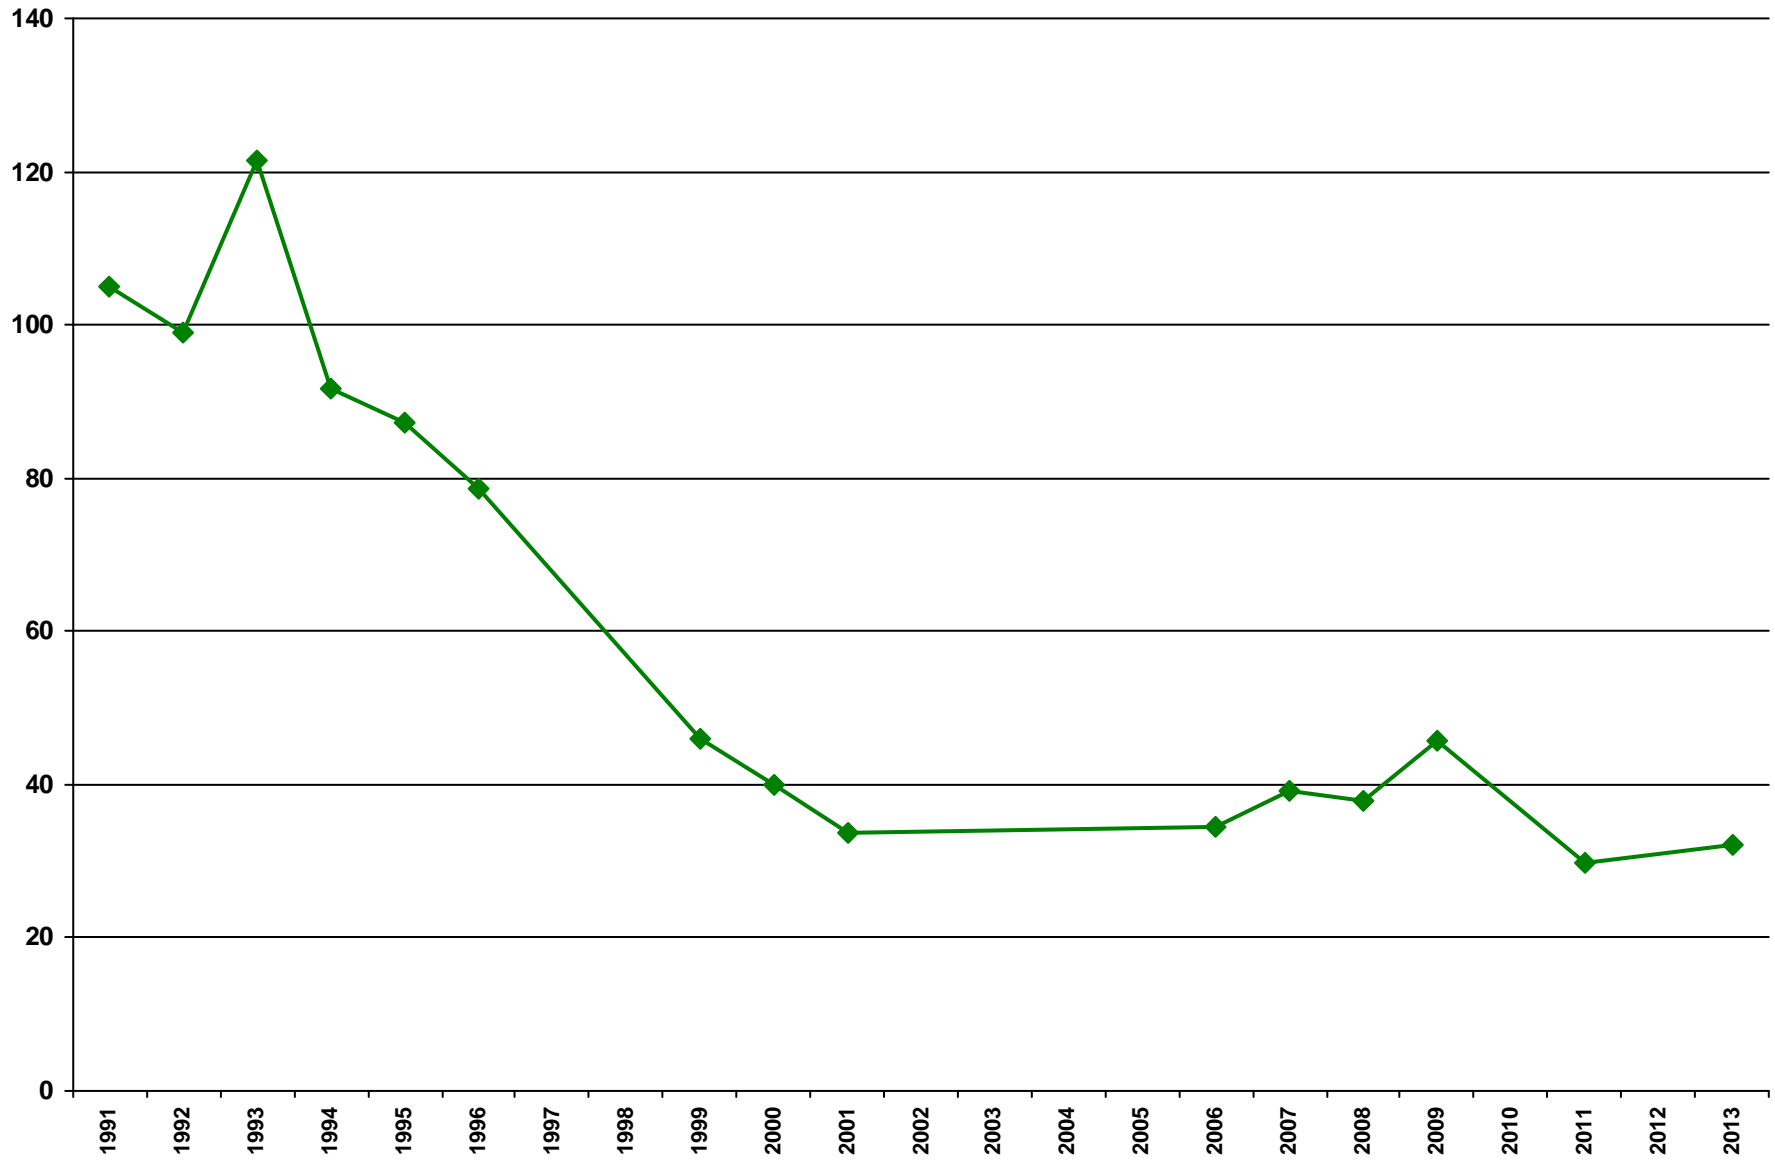

# TP Loads for Beaudwin Creek

Total Phosphorus (lb/yr)