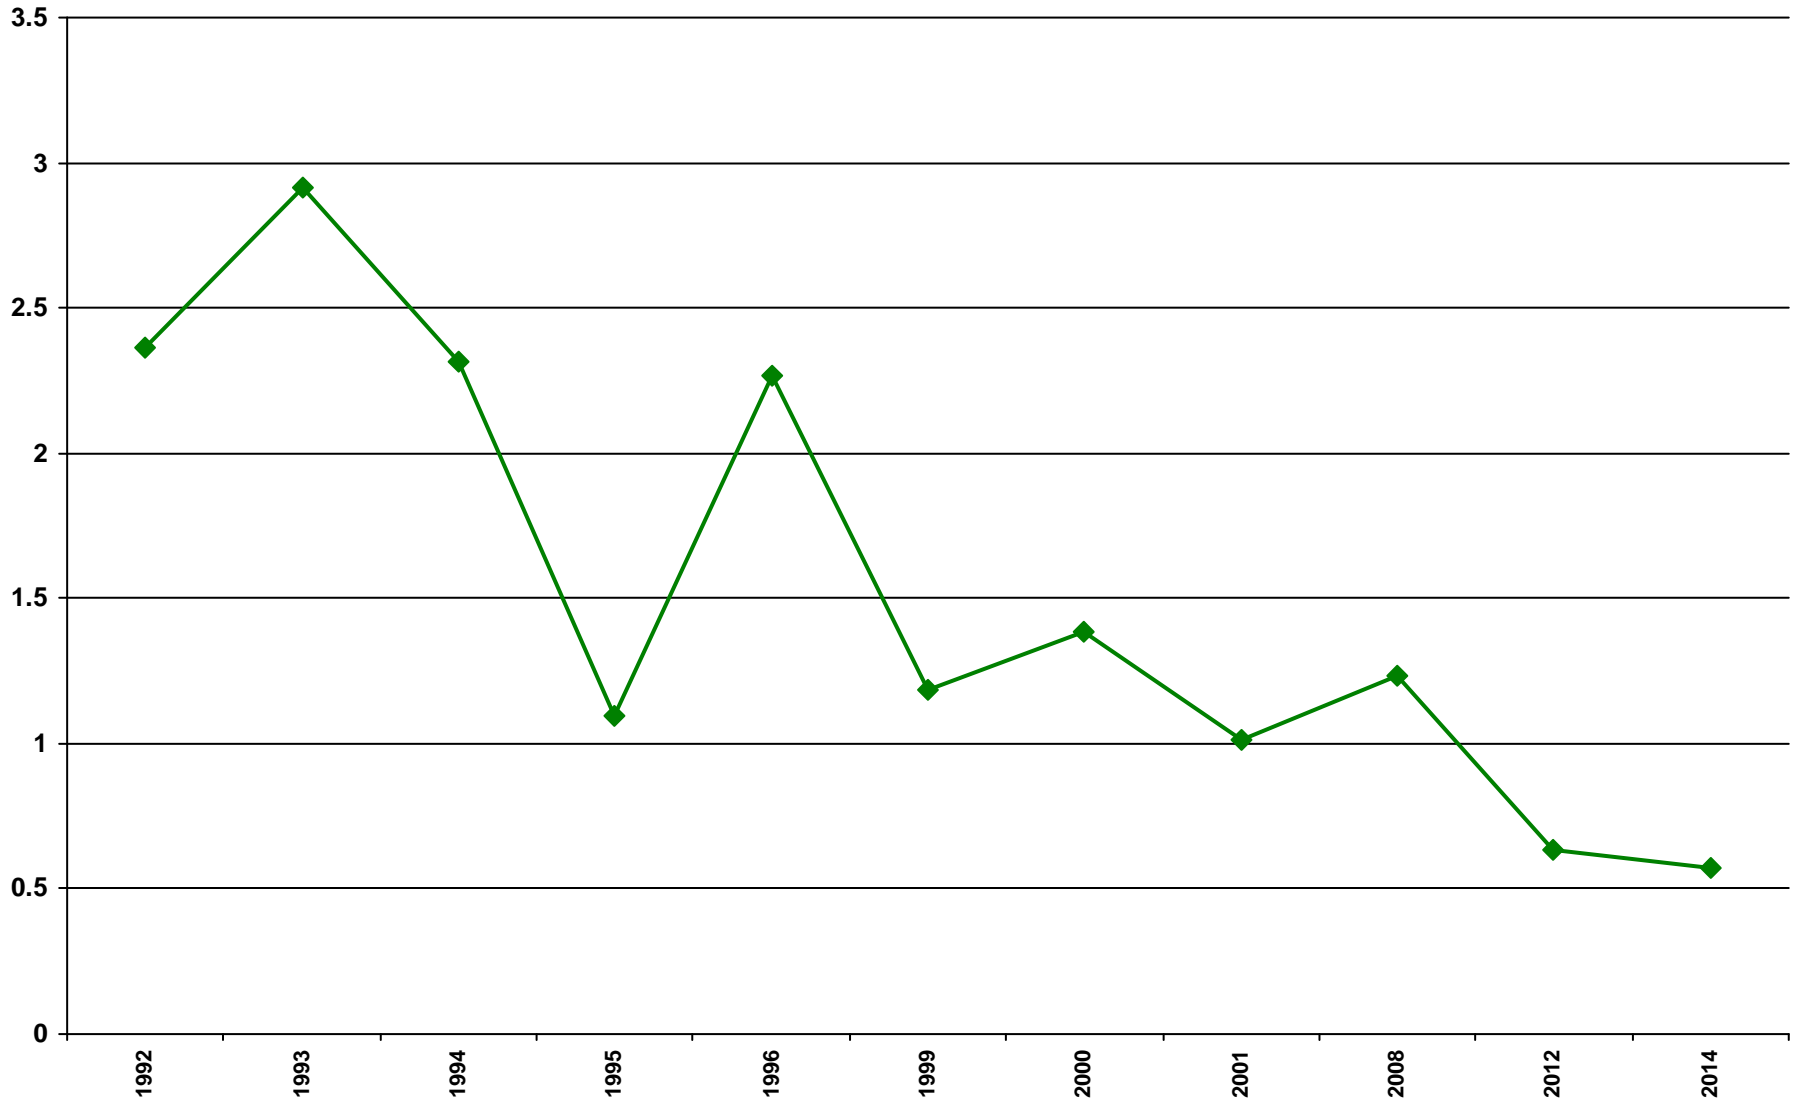

Skeba Creek Annual Average Flow

Measured in cfs

Report Date 03/28/2014

(#) Samples marked DNU are not counted or used in averages