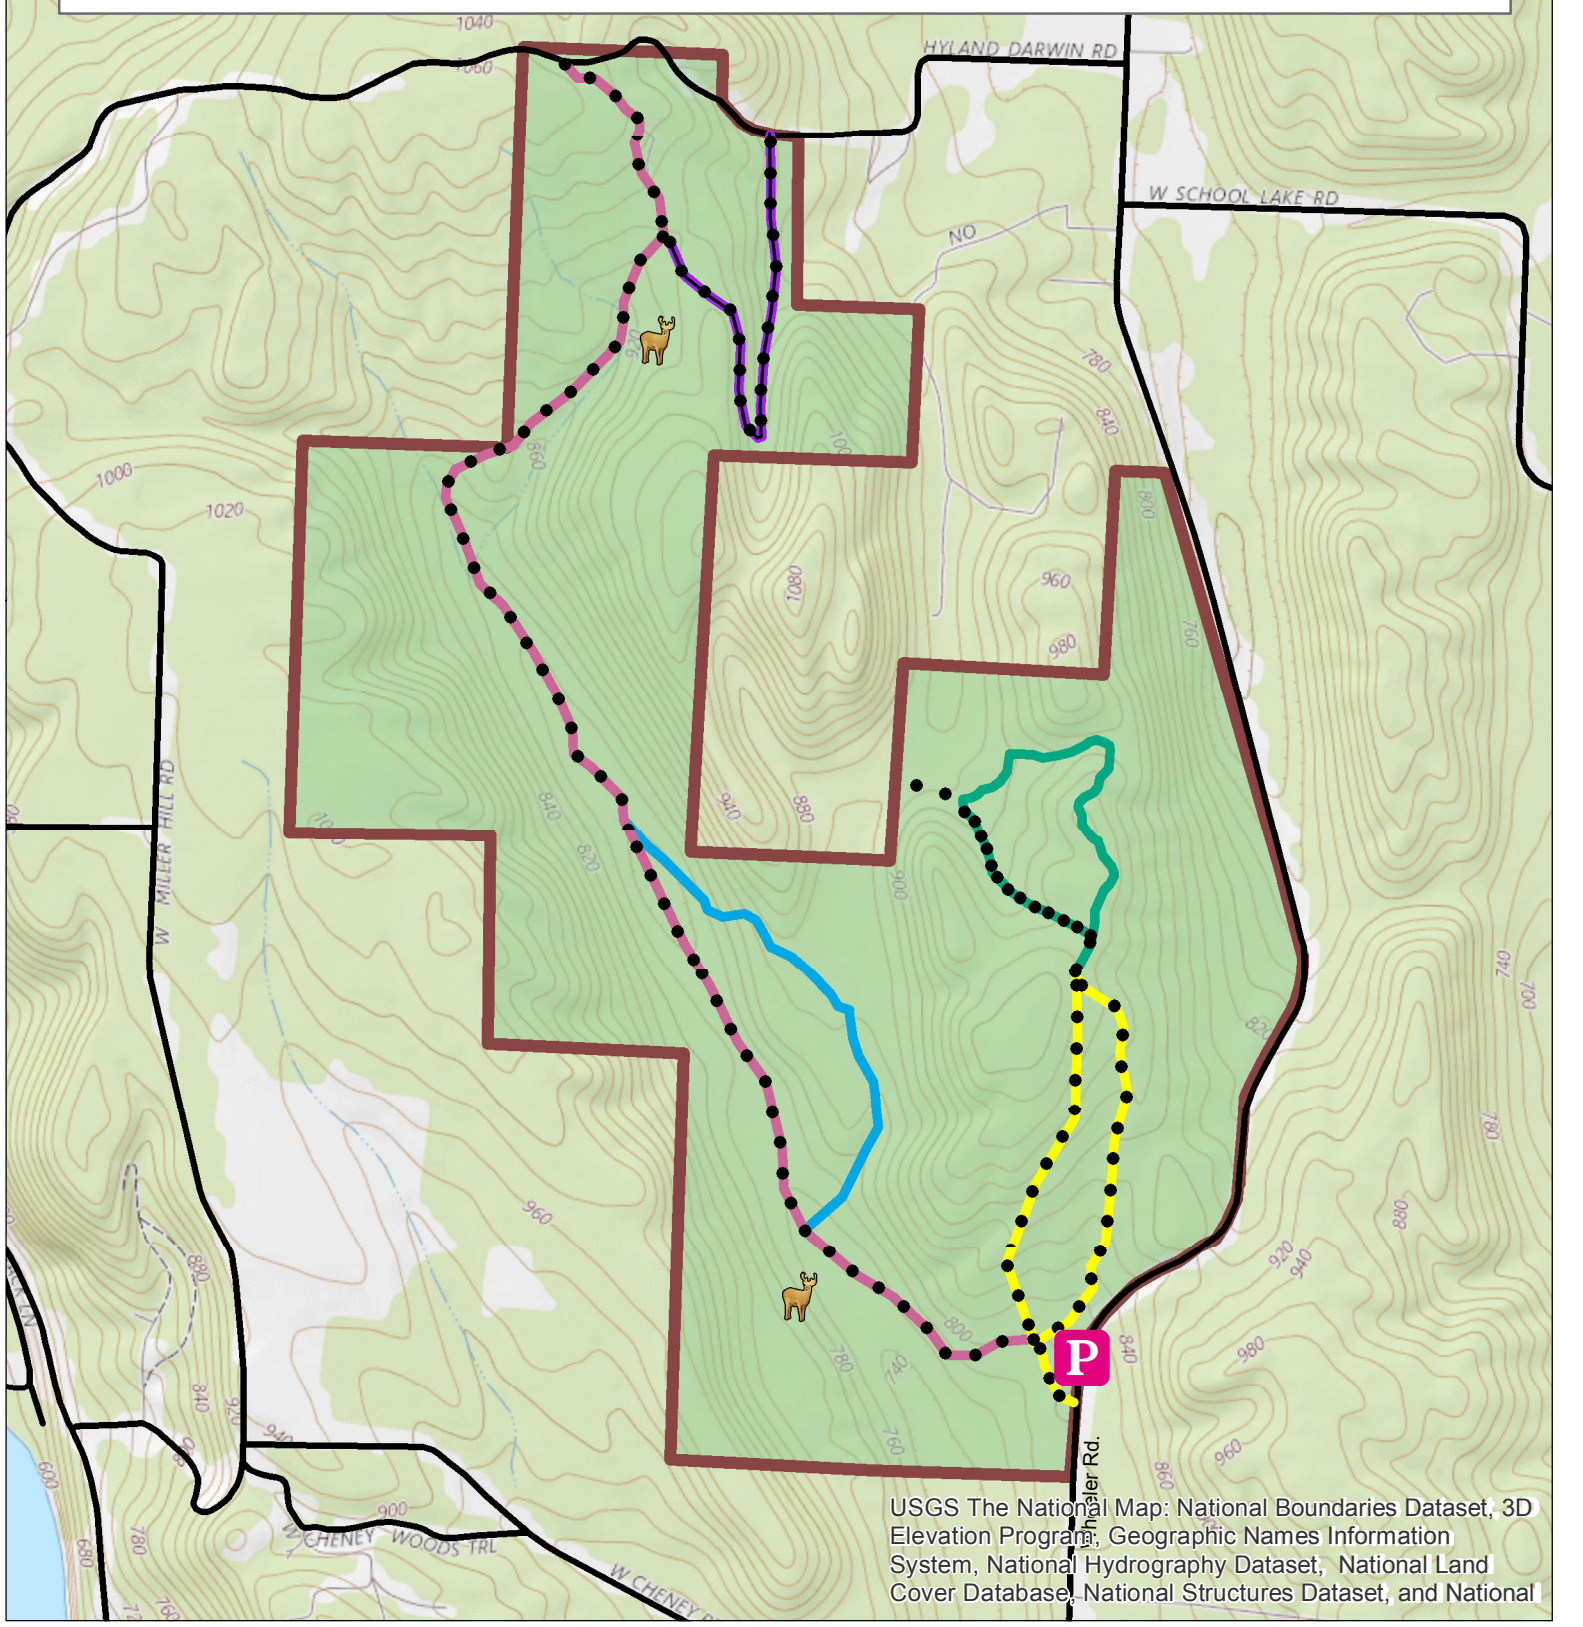

# Palmer Woods Forest Reserve (721 ac)

- Groomed Ski Trails
- ↗ Loop Trail - 1 mile
- ↗ Darwin Loop Trail - 0.6 miles
- ↗ Price Valley Trail - 2.1 miles (one-way)
- ↗ North Loop Trail - 0.8 miles
- ↗ Price Valley Trail Connector - 0.7 miles
- 🦌 Deer Exclosure
- P Parking

USGS The National Map: National Boundaries Dataset, 3D Elevation Program, Geographic Names Information System, National Hydrography Dataset, National Land Cover Database, National Structures Dataset, and National