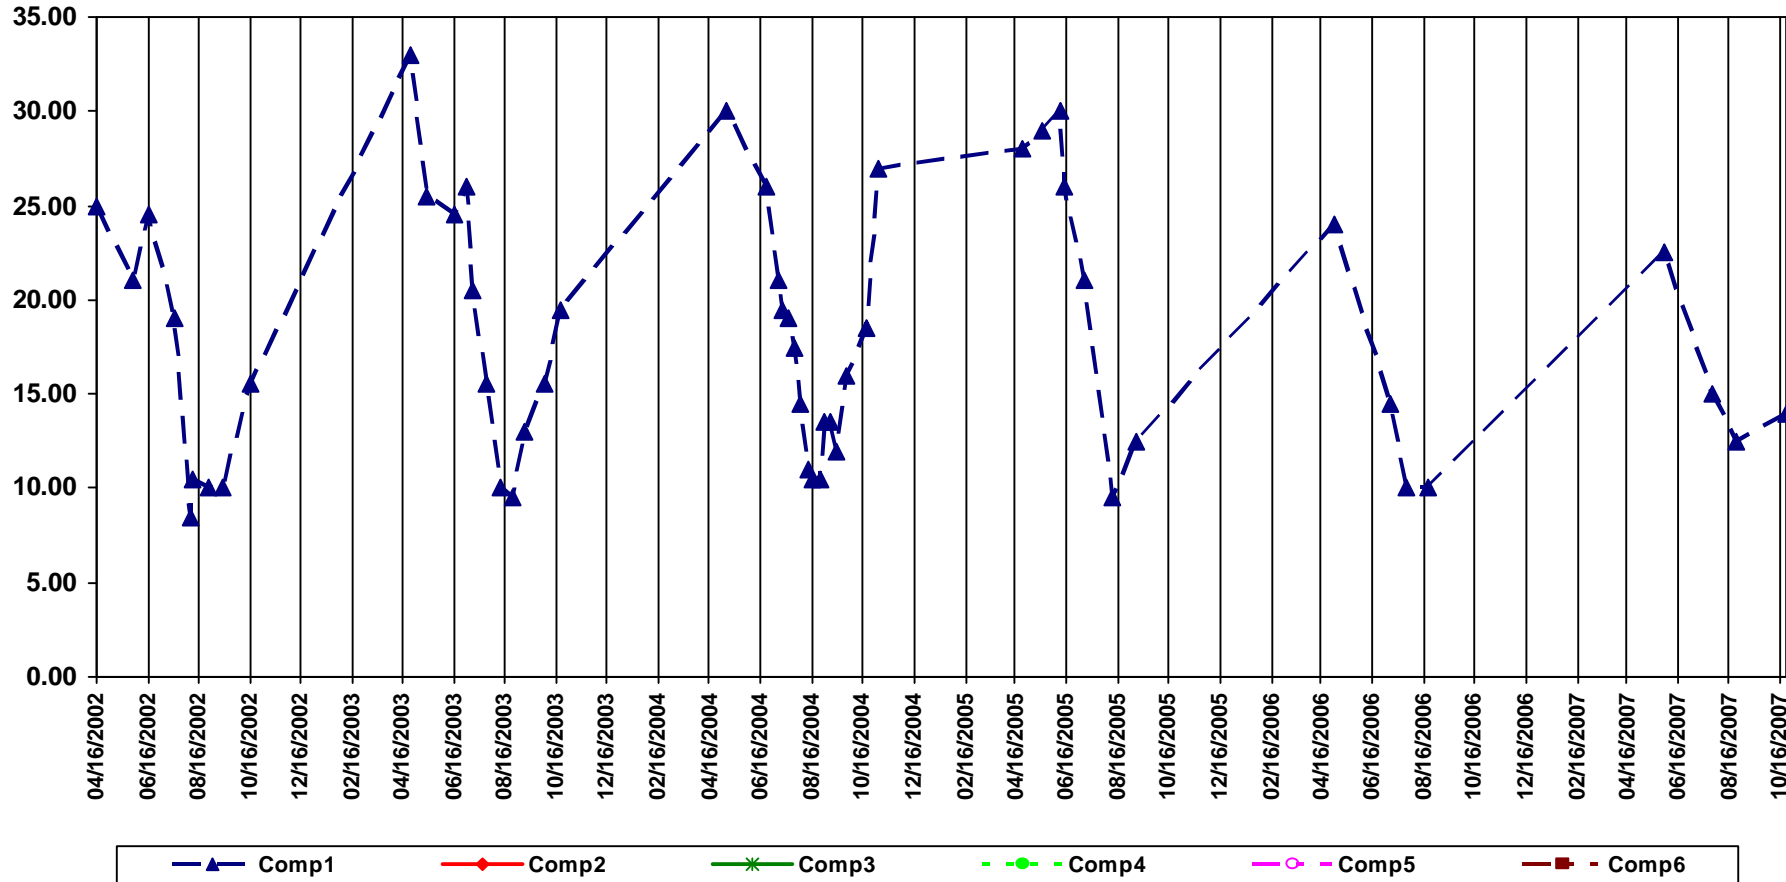

Time Plot for Secchi North Lake Leelanau

2002 through 2007

Site Name North Lake Leelanau - 1
 Parameter Secchi
 Units Feet
 Year 1 2002
 Year 2 2007
 Depth Surface
 Multiplier 1

Time Plot for Secchi North Lake Leelanau

2002 through 2007